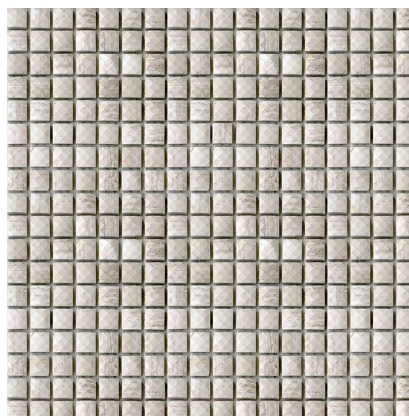

Model: ESSENTIAL DIAMOND SILVER WOOD

Codes: 100203095

Group: G-139

Format: 30,5X30,5CM

RECOMMENDATIONS

Recommended adhesive	100031188 SUPER-ONE N BLANCO 25KG	
Recommended joint	100236806 COLORSTUK 0-4 GRIS N 5KG	
Recommended joint (wet area)	100236806 COLORSTUK 0-4 GRIS N 5KG	100086920 FILA FOB XTREME 1L
Recommended adhesive (wet area)	100031188 SUPER-ONE N BLANCO 25KG	

TECHNICAL INFORMATION

Use	WALL TILES	
Composition	TRAVERTINE	

FEATURES

Product manufactured on a mesh that makes installation easier.

Material with surface with the ability to produce reflections.

Material suitable for use on shower walls.